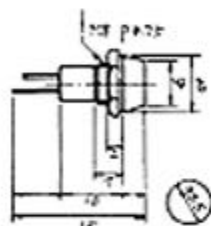

L-918 LED INDICATOR LIGHT
w/o resistor 2V

Color: Red, Orange Green

L-928 LED INDICATOR LIGHT
w/o resistor 2V

Color: Red, Orange Green

L-921 LED INDICATOR LIGHT
w/o resistor 2V

Color: Red, Orange Green

L-929 LED INDICATOR LIGHT
w/o resistor 2V