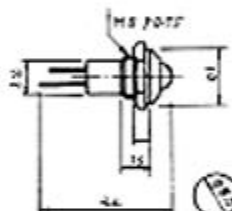

L-922 LED INDICATOR LIGHT
w/o resistor 2V

Color: Red, Orange Green