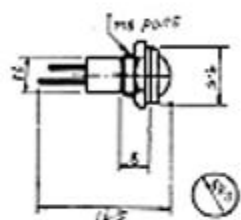

L-918 LED INDICATOR LIGHT
w/o resistor 2V

Color: Red, Orange Green

L-928 LED INDICATOR LIGHT
w/o resistor 2V

Color: Red, Orange Green

L-921 LED INDICATOR LIGHT
w/o resistor 2V

Color: Red, Orange Green

L-929 LED INDICATOR LIGHT
w/o resistor 2V

Color: Red, Orange Green

L-922 LED INDICATOR LIGHT
w/o resistor 2V

Color: Red, Orange Green

L-930N LED INDICATOR LIGHT
w/o resistor 2V

Color: Red, Orange Green

L-923 LED INDICATOR LIGHT
w/o resistor 2V

Color: Red, Orange Green