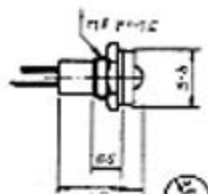

L-918 LED INDICATOR LIGHT
w/o resistor 2V

Color: Red, Orange Green

L-928 LED INDICATOR LIGHT
w/o resistor 2V

Color: Red, Orange Green

L-921 LED INDICATOR LIGHT
w/o resistor 2V

Color: Red, Orange Green

L-929 LED INDICATOR LIGHT
w/o resistor 2V