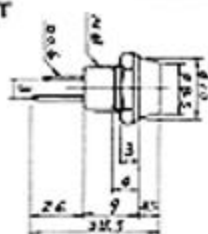

L-918 LED INDICATOR LIGHT
w/o resistor 2V

Color: Red, Orange Green

L-928 LED INDICATOR LIGHT
w/o resistor 2V

Color: Red, Orange Green

L-921 LED INDICATOR LIGHT
w/o resistor 2V

Color: Red, Orange Green

L-929 LED INDICATOR LIGHT
w/o resistor 2V

Color: Red, Orange Green

L-922 LED INDICATOR LIGHT
w/o resistor 2V

Color: Red, Orange Green

L-930N LED INDICATOR LIGHT
w/o resistor 2V

Color: Red, Orange Green

L-923 LED INDICATOR LIGHT
w/o resistor 2V

Color: Red, Orange Green