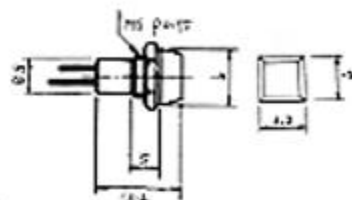

L-931N LED INDICATOR LIGHT
w/o resistor 2V

Color: Red, Orange Green

L-926 LED INDICATOR LIGHT
w/o resistor 2V

Color: Red, Orange Green

L-932 LED INDICATOR LIGHT
w/o resistor 2V

Color: Red, Orange Green

L-927 LED INDICATOR LIGHT
w/o resistor 2V