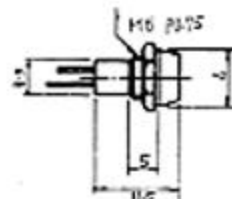

L-931N LED INDICATOR LIGHT
w/o resistor 2V

Color: Red, Orange Green

L-926 LED INDICATOR LIGHT
w/o resistor 2V

Color: Red, Orange Green

L-932 LED INDICATOR LIGHT
w/o resistor 2V

Color: Red, Orange Green

L-927 LED INDICATOR LIGHT
w/o resistor 2V

Color: Red, Orange Green

L-933 LED INDICATOR LIGHT
w/o resistor 2V

Color: Red, Orange Green