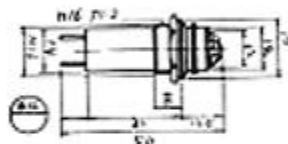

**I-2801 : E-5 screw base
INDICATOR LIGHT HOLDER**

Color: Red, Orange Green

**I-2807 : E-5 screw base
INDICATOR LIGHT HOLDER**

Color: Red, Orange Green

**I-2801H: E-5 screw base
INDICATOR LIGHT HOLDER**

Color: Red, Orange Green

**I-2807B : E-5 screw base
INDICATOR LIGHT HOLDER**

Color: Red, Orange Green

**I-2802 :E10 screw base
INDICATOR LIGHT HOLDER**

Color: Red, Orange Green

**I-2807H : E-5 screw base
INDICATOR LIGHT HOLDER**

Color: Red, Orange Green