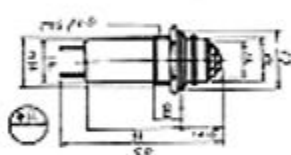

**I-2801 : E-5 screw base
INDICATOR LIGHT HOLDER**

Color: Red, Orange Green

**I-2807 : E-5 screw base
INDICATOR LIGHT HOLDER**

Color: Red, Orange Green

**I-2801H: E-5 screw base
INDICATOR LIGHT HOLDER**

Color: Red, Orange Green

**I-2807B : E-5 screw base
INDICATOR LIGHT HOLDER**

Color: Red, Orange Green

**I-2802 :E10 screw base
INDICATOR LIGHT HOLDER**

Color: Red, Orange Green

**I-2807H : E-5 screw base
INDICATOR LIGHT HOLDER**

Color: Red, Orange Green

**I-2803 : S-9 bayonet base
INDICATOR LIGHT HOLDER**

Color: Red, Orange Green

**I-2807HB: E-5 screw base
INDICATOR LIGHT HOLDER**

Color: Red, Orange Green

**I-2805 : E-10 screw base
INDICATOR LIGHT HOLDER**