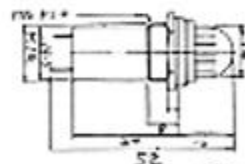

**I-2807B : E-5 screw base
INDICATOR LIGHT HOLDER**

Color: Red, Orange Green

**I-2802 :E10 screw base
INDICATOR LIGHT HOLDER**

Color: Red, Orange Green

**I-2807H : E-5 screw base
INDICATOR LIGHT HOLDER**

Color: Red, Orange Green

**I-2803 : S-9 bayonet base
INDICATOR LIGHT HOLDER**

Color: Red, Orange Green

**I-2807HB: E-5 screw base
INDICATOR LIGHT HOLDER**

Color: Red, Orange Green

**I-2805 : E-10 screw base
INDICATOR LIGHT HOLDER**

Color: Red, Orange Green

**I-2808 : E-10 screw base
INDICATOR LIGHT HOLDER**

Color: Red, Orange Green

**I-2806: S-9 bayonet base
INDICATOR LIGHT HOLDER**

Color: Red, Orange Green

**I-2809 : S-9 bayonet base
INDICATOR LIGHT HOLDER**