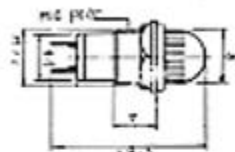

**I-2801 : E-5 screw base
INDICATOR LIGHT HOLDER**

Color: Red, Orange Green

**I-2807 : E-5 screw base
INDICATOR LIGHT HOLDER**

Color: Red, Orange Green

**I-2801H: E-5 screw base
INDICATOR LIGHT HOLDER**

Color: Red, Orange Green

**I-2807B : E-5 screw base
INDICATOR LIGHT HOLDER**

Color: Red, Orange Green

**I-2802 :E10 screw base
INDICATOR LIGHT HOLDER**

Color: Red, Orange Green

**I-2807H : E-5 screw base
INDICATOR LIGHT HOLDER**

Color: Red, Orange Green