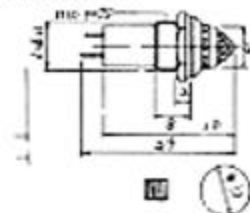

**I-2801 : E-5 screw base
INDICATOR LIGHT HOLDER**

Color: Red, Orange Green

**I-2807 : E-5 screw base
INDICATOR LIGHT HOLDER**

Color: Red, Orange Green

**I-2801H: E-5 screw base
INDICATOR LIGHT HOLDER**

Color: Red, Orange Green

**I-2807B : E-5 screw base
INDICATOR LIGHT HOLDER**

Color: Red, Orange Green

**I-2802 :E10 screw base
INDICATOR LIGHT HOLDER**

Color: Red, Orange Green

**I-2807H : E-5 screw base
INDICATOR LIGHT HOLDER**

Color: Red, Orange Green