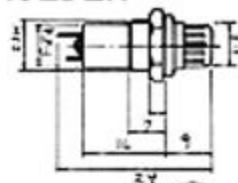

**I-2801 : E-5 screw base
INDICATOR LIGHT HOLDER**

Color: Red, Orange Green

**I-2807 : E-5 screw base
INDICATOR LIGHT HOLDER**

Color: Red, Orange Green

**I-2801H: E-5 screw base
INDICATOR LIGHT HOLDER**

Color: Red, Orange Green

**I-2807B : E-5 screw base
INDICATOR LIGHT HOLDER**

Color: Red, Orange Green

**I-2802 :E10 screw base
INDICATOR LIGHT HOLDER**

Color: Red, Orange Green

**I-2807H : E-5 screw base
INDICATOR LIGHT HOLDER**

Color: Red, Orange Green