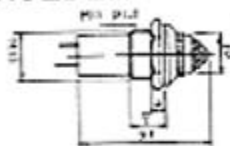

**I-2801 : E-5 screw base
INDICATOR LIGHT HOLDER**

Color: Red, Orange Green

**I-2807 : E-5 screw base
INDICATOR LIGHT HOLDER**

Color: Red, Orange Green

**I-2801H: E-5 screw base
INDICATOR LIGHT HOLDER**

Color: Red, Orange Green

**I-2807B : E-5 screw base
INDICATOR LIGHT HOLDER**

Color: Red, Orange Green

**I-2802 :E10 screw base
INDICATOR LIGHT HOLDER**

Color: Red, Orange Green

**I-2807H : E-5 screw base
INDICATOR LIGHT HOLDER**

Color: Red, Orange Green